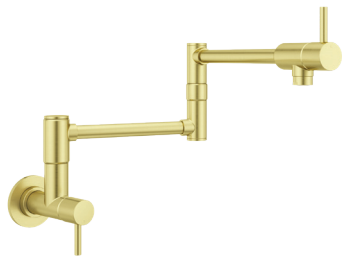

MODERN POT FILLER
GT533-PF*

MODERN SOAP DISPENSER
KSD-MDR*

BATHROOM

COLLECTIONS

18

VERVE™

Customization at its finest, The Verve™ bathroom collection features two spout options, three handle designs, and four finishes - allowing you create fixtures that express your own unique style.