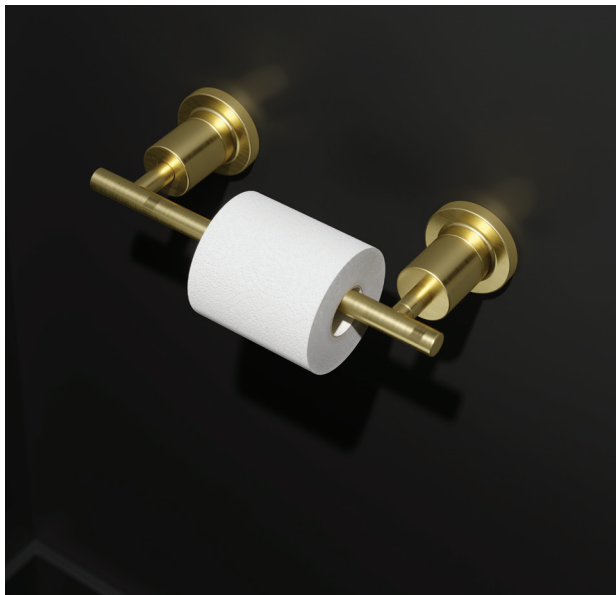

BRUSHED
GOLD

TUSCAN
BRONZE

ROBE HOOK
BRH-RH0*

TOWEL RING
BRB-RH0*

PAPER HOLDER
BPH-RH0*

18" TOWEL BAR
BTB-RH1*

24" DOUBLE TOWEL BAR
BTB-RH2*

AVAILABLE FINISHES

POLISHED
CHROME

BRUSHED
NICKEL

BRUSHED
GOLD

MATTE
BLACK

ROBE HOOK
BRH-NC1*

TOWEL RING
BRB-NC1*

PAPER HOLDER
BPH-NC1*

18" & 24" TOWEL BAR
BTB-NC1* & BTB-NC2*