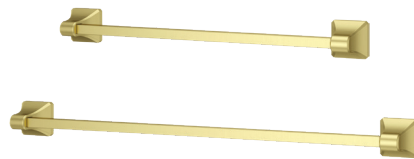

AVAILABLE FINISHES

POLISHED
CHROME

BRUSHED
NICKEL

BRUSHED
GOLD

MATTE
BLACK

ROBE HOOK
BRH-FE1*

TOWEL RING
BRB-FE1*

PAPER HOLDER
BPH-FE1*

18" & 24" TOWEL BAR
BTR-FE1* & BTR-FE2*

AVAILABLE FINISHES

POLISHED
CHROME

POLISHED
NICKEL

BRUSHED
NICKEL

BRUSHED
GOLD

TUSCAN
BRONZE

ROBE HOOK
BRH-DA1*