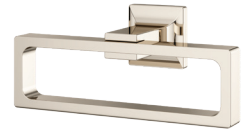

**ROMAN
TUB FAUCET**
RT6-5DA*

ACCESSORIES

**T-HANDLE
ROBE HOOK**
BRH-VRV1*

**CROSS-HANDLE
ROBE HOOK**
BRH-VRV2*

TOWEL RING
BRB-VRV*

PAPER HOLDER
BPH-VRVS*

24" TOWEL BAR
BTB-2VRV*

AVAILABLE FINISHES