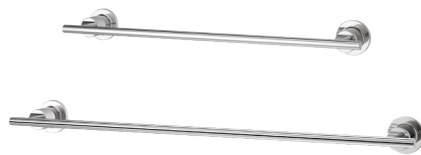

POLISHED
CHROME

BRUSHED
NICKEL

BRUSHED
GOLD

MATTE
BLACK

ROBE HOOK
BRH-NC1*

TOWEL RING
BRB-NC1*

PAPER HOLDER
BPH-NC1*

18" & 24" TOWEL BAR
BTB-NC1* & BTB-NC2*