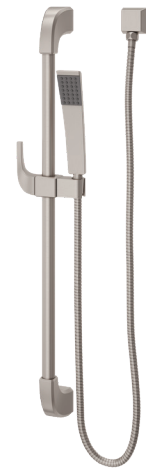

**HANDSHOWER
ON HOOK**
LG16-2NC*

**FREE-STANDING
TUB FAUCET**
LG6-1MF*

**ROMAN TUB
FAUCET**
RT6-5NC*

PARK AVENUE™

Park Avenue™'s modern elegance is showcased throughout the collection.

Sleek and bold, Park Avenue™ brings drama and class to your bathroom designs.

AVAILABLE FINISHES

POLISHED
CHROME

POLISHED
NICKEL

BRUSHED
NICKEL

BRUSHED
GOLD

TUSCAN
BRONZE

**SINGLE CONTROL
LAVATORY**
LG42-FE0*

**WIDESPREAD
LAVATORY**
LG49-FE0*

**VESSEL
LAVATORY**
LG40-FE0*

**SHOWER ONLY
FAUCET**
LG89-7FE*

**TUB & SHOWER
FAUCET**
LG89-8FE*

**DIVERTER
VALVE TRIM**
016-FE0*

**HANDSHOWER
WITH SLIDEBAR**
LG16-3FW*

**ROMAN TUB
FAUCET**
RT6-5FE*

DECKARD™

Art-deco meets transitional modern in Deckard™. Sleek in design and full of innovation, Deckard™'s clean style checks all the boxes.

AVAILABLE FINISHES

POLISHED
CHROME

BRUSHED
NICKEL

MATTE
BLACK

**SINGLE CONTROL
LAVATORY**
LG42-DAP*