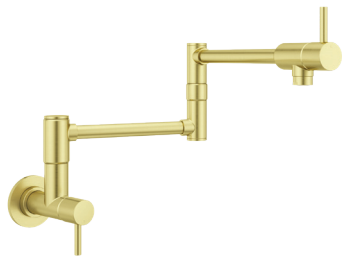

**BAR/PREP
FAUCET**
GT72-TD*

**BRIDGE FAUCET
WITH SIDE SPRAY**
LG31-TD*

**TRADITIONAL
POT FILLER**
GT533-TD*

**SOAP
DISPENSER**
KSD-TD*

MONTAY™

The Montay™ kitchen collection is sleek and statuesque with just a taste of raw-edged industrial design. This ergonomic faucet incorporates a pull-down spray head at just the right height for no-reach cleanup. A prep pull-down, bar/prep faucet, coordinating soap dispenser and pot filler complete the collection.

**BAR/PREP
FAUCET**
GT72-MT*

**MODERN
POT FILLER**
GT533-PF*

**SOAP
DISPENSER**
KSD-MDR*

BRUTON™

Bruton™'s bold industrial design features knurling details that are both practical and decorative, adding to the performance of this culinary pull-down faucet.